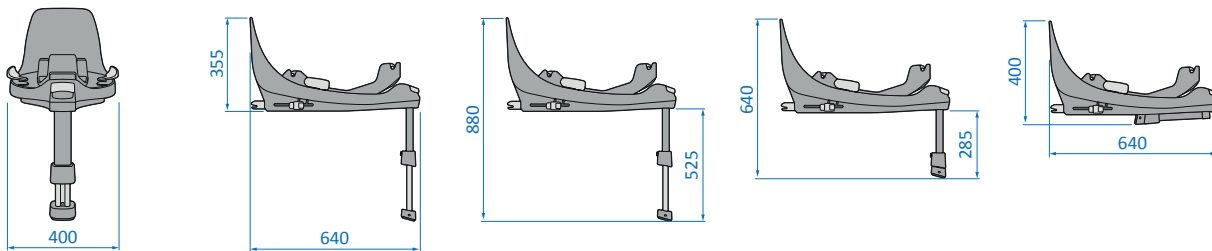

- **Intuitive one-hand rotation**
- **FlexiSpin Rotation**
- **Rearward & forward-facing from birth up to 4 years**
- **Installation feedback**

Features

- i-Size safety
- TravelSafe rotation control
- Click & Go installation
- ISOFIX installation with support leg

Baby/Toddler

Length class

From 40 to 105 cm

Weight class

0-17.5 kg

Safety

i-Size (R129/03)

Installation

ISOFIX

maxi-cosi.com

 **MAXI-COSI**[®]
We carry the future

Works great with

Car Seats

Pebble 360
360° rotating baby car seat

Coral 360
360° rotating modular baby car seat

Pearl 360
360° rotating baby/toddler car seat

Technical specifications

Number of seat positions

1

10.4 kg

(1 pc)

L695*W418*H420

7.9 kg